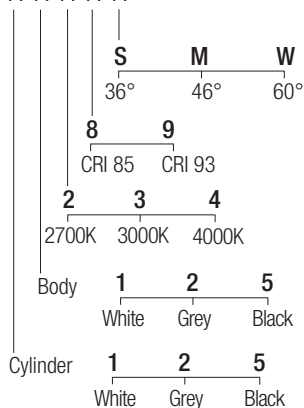

CCT/CRI/Flux

	CRI85	CRI93
2700K	890lm	840lm
3000K	1000lm	930lm
4000K	1040lm	960lm

Code construction

BU1 X X X X X