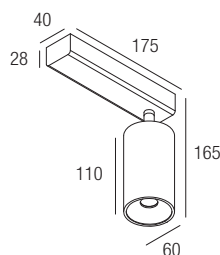

CE IP20 made in Italy

Supply current
230VAC

Power
10W

Dimensions

Photometric diagrams

CCT/CRI/Flux

	CRI85	CRI93
2700K	890lm	840lm
3000K	1000lm	930lm
4000K	1040lm	960lm

Code construction