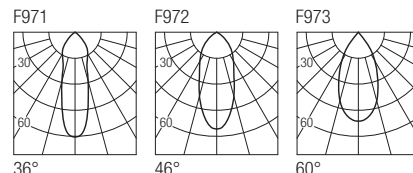

CE IP20 made in Italy

Supply current
230VAC

Power
10W

Dimensions

Photometric diagrams

CCT/CRI/Flux

	CRI85	CRI93
2700K	890lm	840lm
3000K	1000lm	930lm
4000K	1040lm	960lm

Code construction