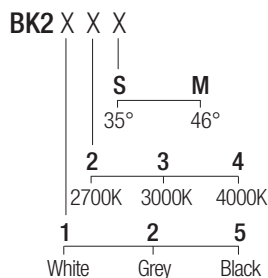

IP44 made in Italy

Supply current

500mA (V_i 9V)

Power

6W

Series wiring

Dimensions

Photometric diagrams

CCT/CRI/Flux

CCT	CRI98	Flux
2700K	540 lm	
3000K	600 lm	
4000K	620 lm	

Code construction

Optionals

AL7022

24VDC/500mA constant current converter

Drivers