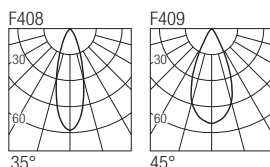

IP44 made in Italy

Supply current

500mA (V_i 9V)

Power

6W

Series wiring

Dimensions

Photometric diagrams