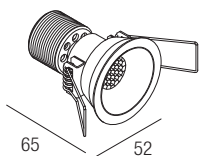

IP44 made in Italy

Supply current

500mA (V_i 9V)

Power

6W

Series wiring

Dimensions

Photometric diagrams