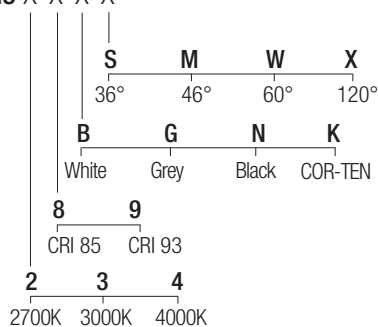

Code construction

BN5 X X X X

Optionals

CSBT05
Recessing box

LOD5

Low luminance louver

Note: the filter must be ordered together with the lighting fixture

Drivers