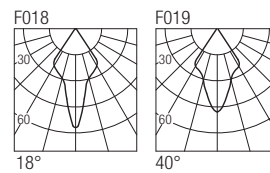

Supply current

350-500mA (V, 8,7V)

Power

3-6W

Series wiring

Dimensions

Photometric diagrams

CCT/CRI/Flux