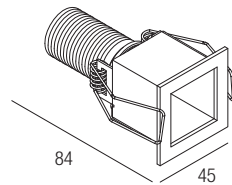

Supply current

350-500mA (V, 8,7V)

Power

3-6W

Series wiring

Dimensions

Photometric diagrams

CCT/CRI/Flux