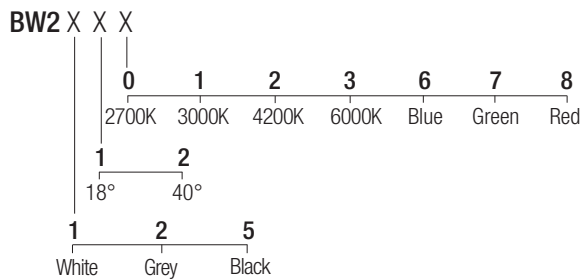

Code construction