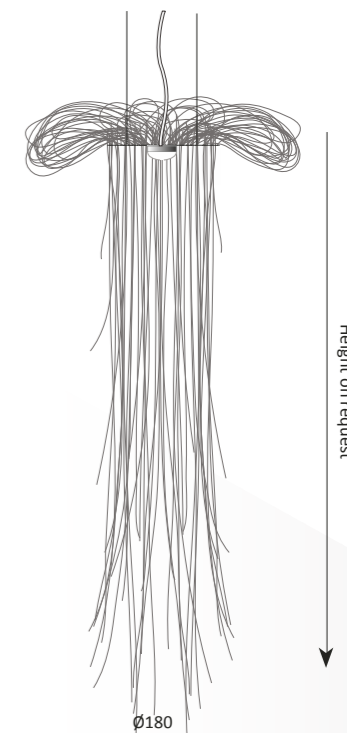

Perfect to illuminate entrance halls, lobbies, stairways and other spacious rooms.

Ø110

PELAGIA 1105LED - 1107LED
 3 x LED GU10 6,8W
 Material: 3 mm wire rope

15kg 20kg

Type	Height
1105LED	5 meters
1107LED	7 meters

Ø150

PELAGIA 1505LED - 1507LED - 15010LED
 5 x LED GU10 6,8W
 Material: 4 mm wire rope

30kg 45kg

Type	Height
1505LED	5 meters
1507LED	7 meters

Ø180

PELAGIA 1807LED - 18010LED
 7 x LED GU10 6,8W
 Material: 5 mm wire rope

50kg 75kg

Type	Height
1805LED	5 meters
1807LED	7 meters