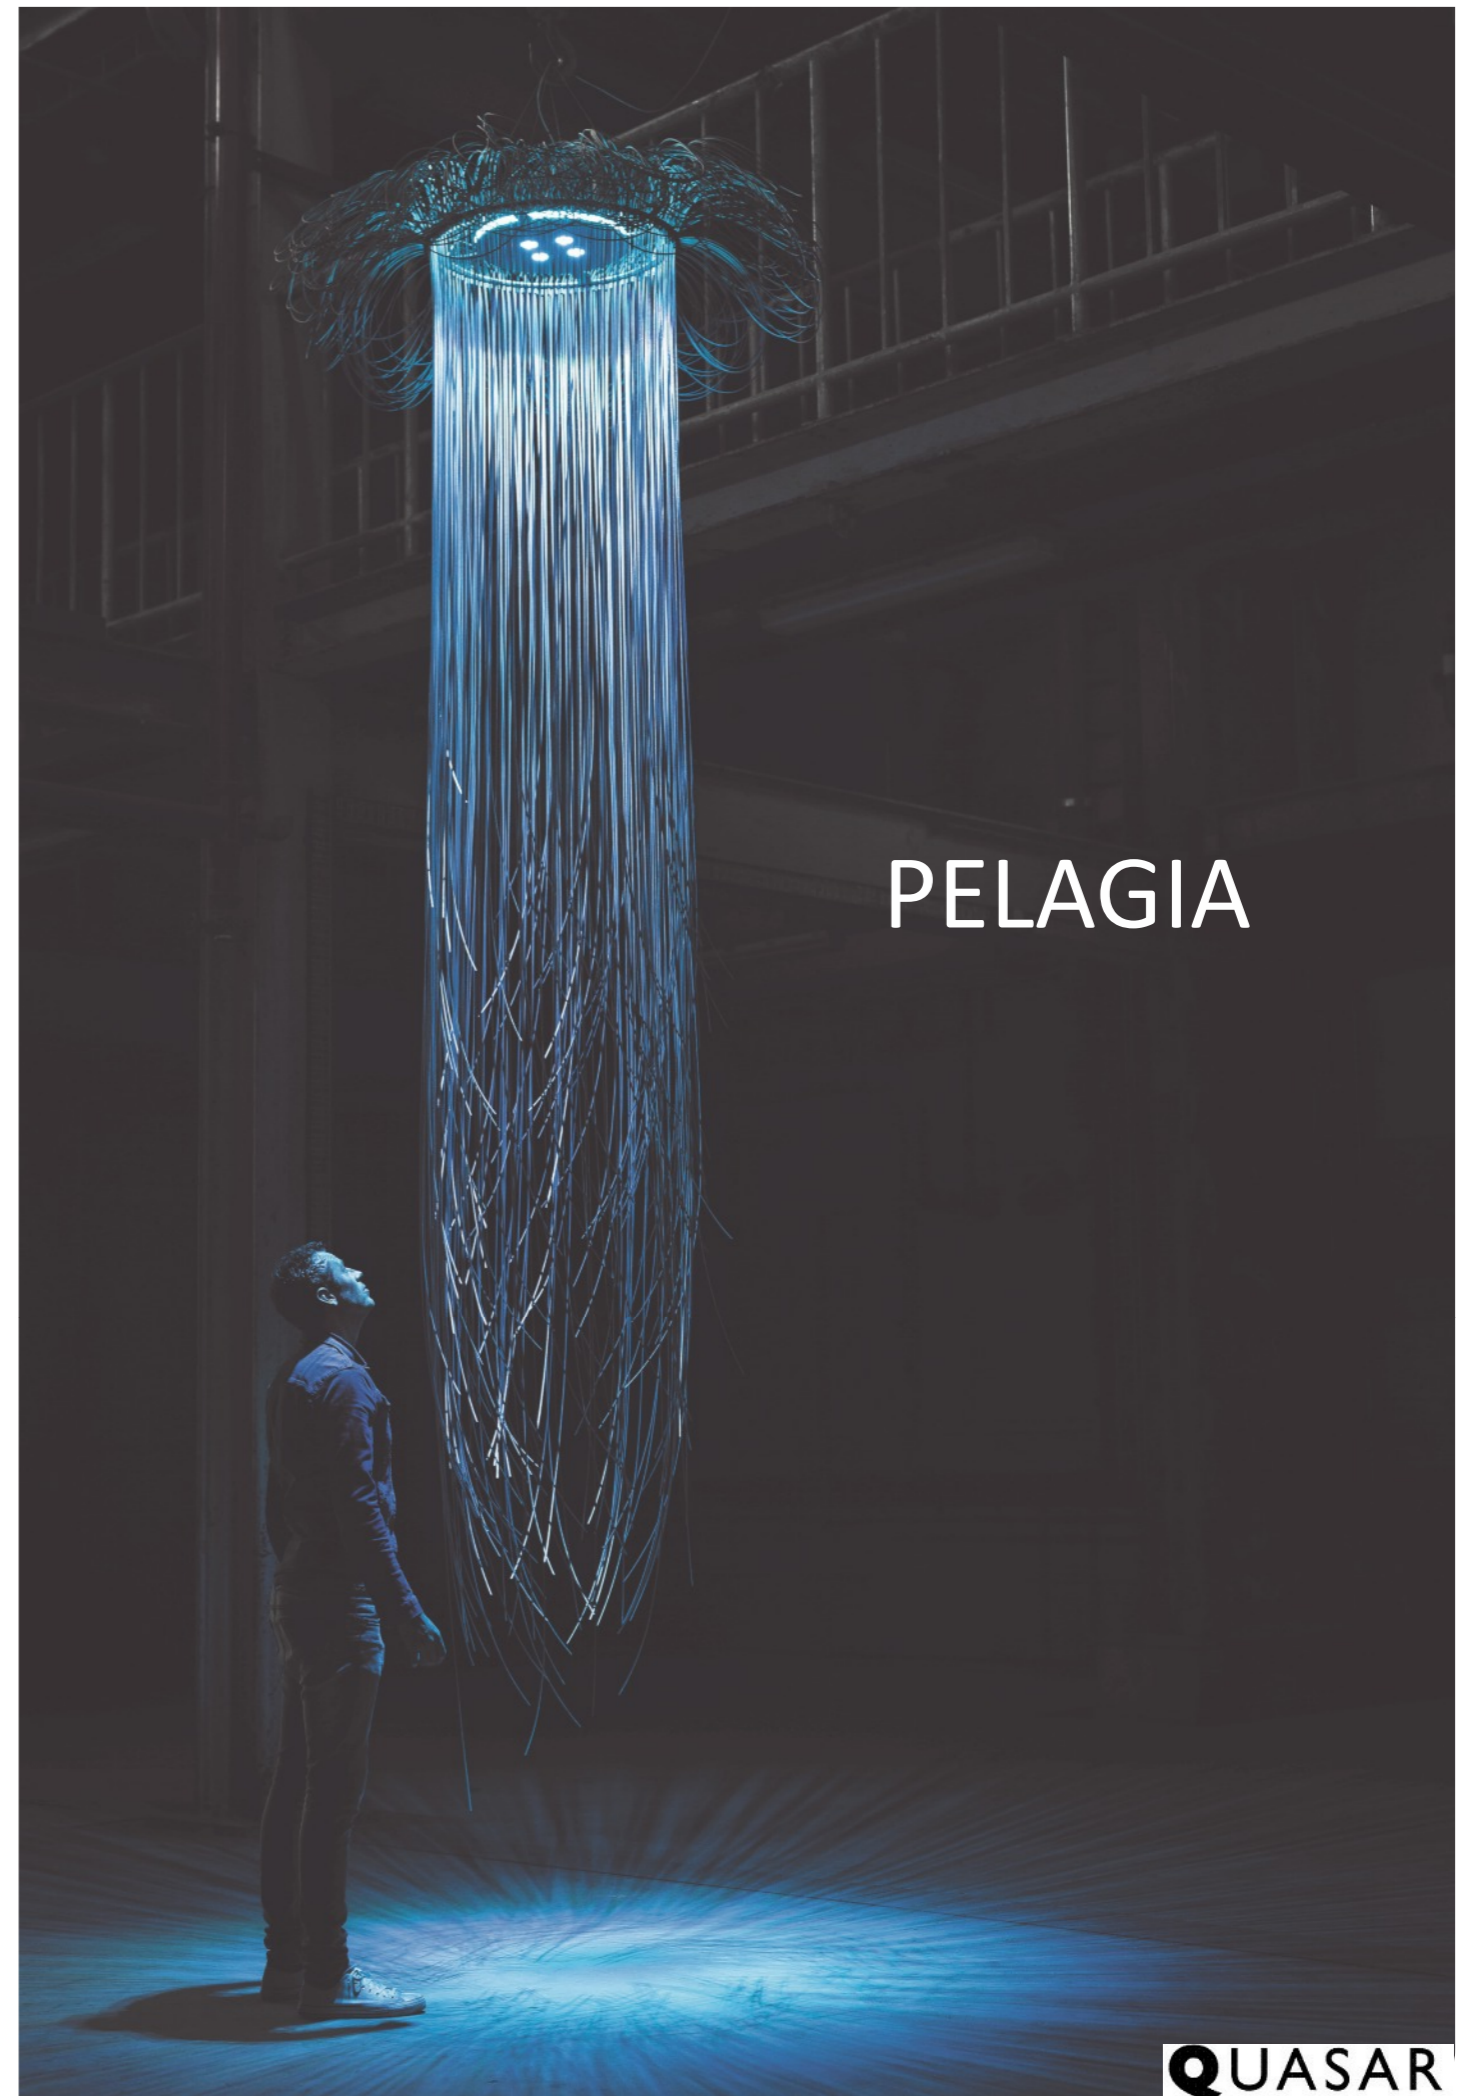

QUASAR HOLLAND
WWW.QUASAR.NL
INFO@QUASAR.NL

PELAGIA

PELAGIA 1505LED

PELAGIA pendant

A design by Ralf Frickel

PELAGIA

Inspired by the sea

Handcrafted with hundreds of meters of wire rope, this giant pendant is inspired by the luminescent jellyfish Pelagia Noctiluca.

During the day, the PELAGIA's smooth umbrella like body and lengthy tentacles catch the natural light, offering a soft and gentle sparkle.

By night the illuminated tentacles create a surprising shadow play to the PELAGIA's immediate surroundings. A true eye catcher in any high ceiling space.

Perfect to illuminate entrance halls, lobbies, stairways and other spacious rooms.

Ø110

PELAGIA 1105LED - 1107LED
 3 x LED GU10 6,8W
 Material: 3 mm wire rope

15kg 20kg

Type	Height
1105LED	5 meters
1107LED	7 meters